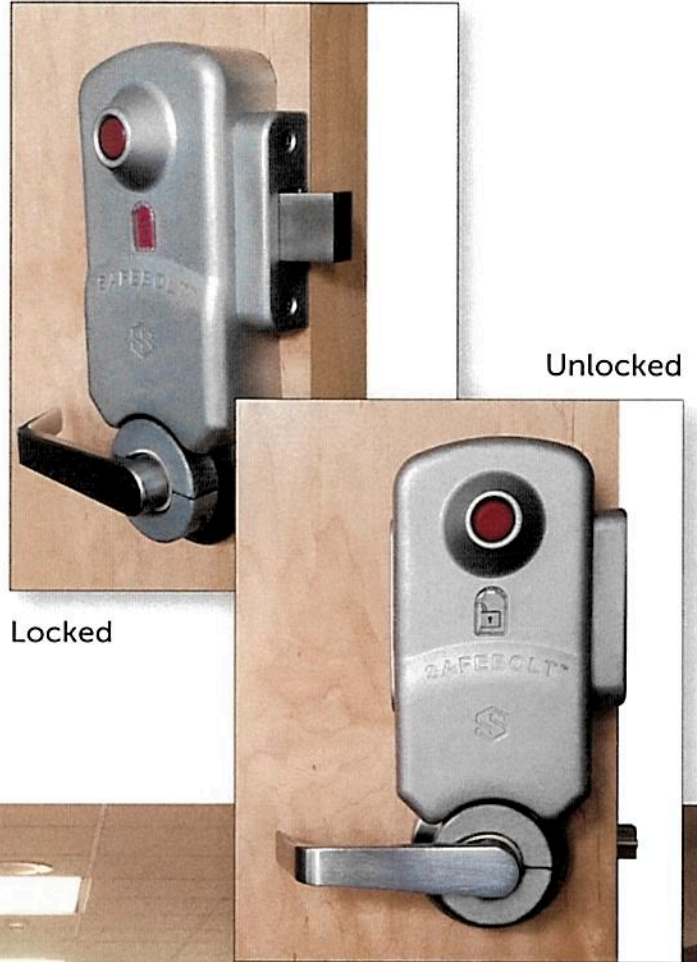

A NEW Classroom Lockdown Solution

SAFEBOLT™ Instant Lockdown Locks

SAFEBOLT Instant Lockdown Locks provides instant bolting of the door with a press of the red button, and installs over existing cylindrical lever locksets.

- Maintains single motion free egress at all times.
- Meets all Life Safety and ADA codes.
- Thru-bolted steel housing with heavy stainless steel bolt, adapter to existing lever, and flame-retardant glass fiber nylon cover.
- Lock status indicator window turns red when lockdown is activated, easily seen from across a room.
- Metal installation template ensures accurate and fast installations for interfacing with all popular cylindrical locks. Quick SafeBolt accepts any standard rim cylinder and greatly increases the security of your doors while focusing on life safety.

Item# 2000707 (Left Hand Cylindrical Lock)
2000711 (Right Hand Cylindrical Lock)

Contract and project pricing available!

*SAFEBOLT™ is approved to be used as a component in a Fire Door assembly with 1/3-hour rating with Hose Stream.

Locked

Unlocked